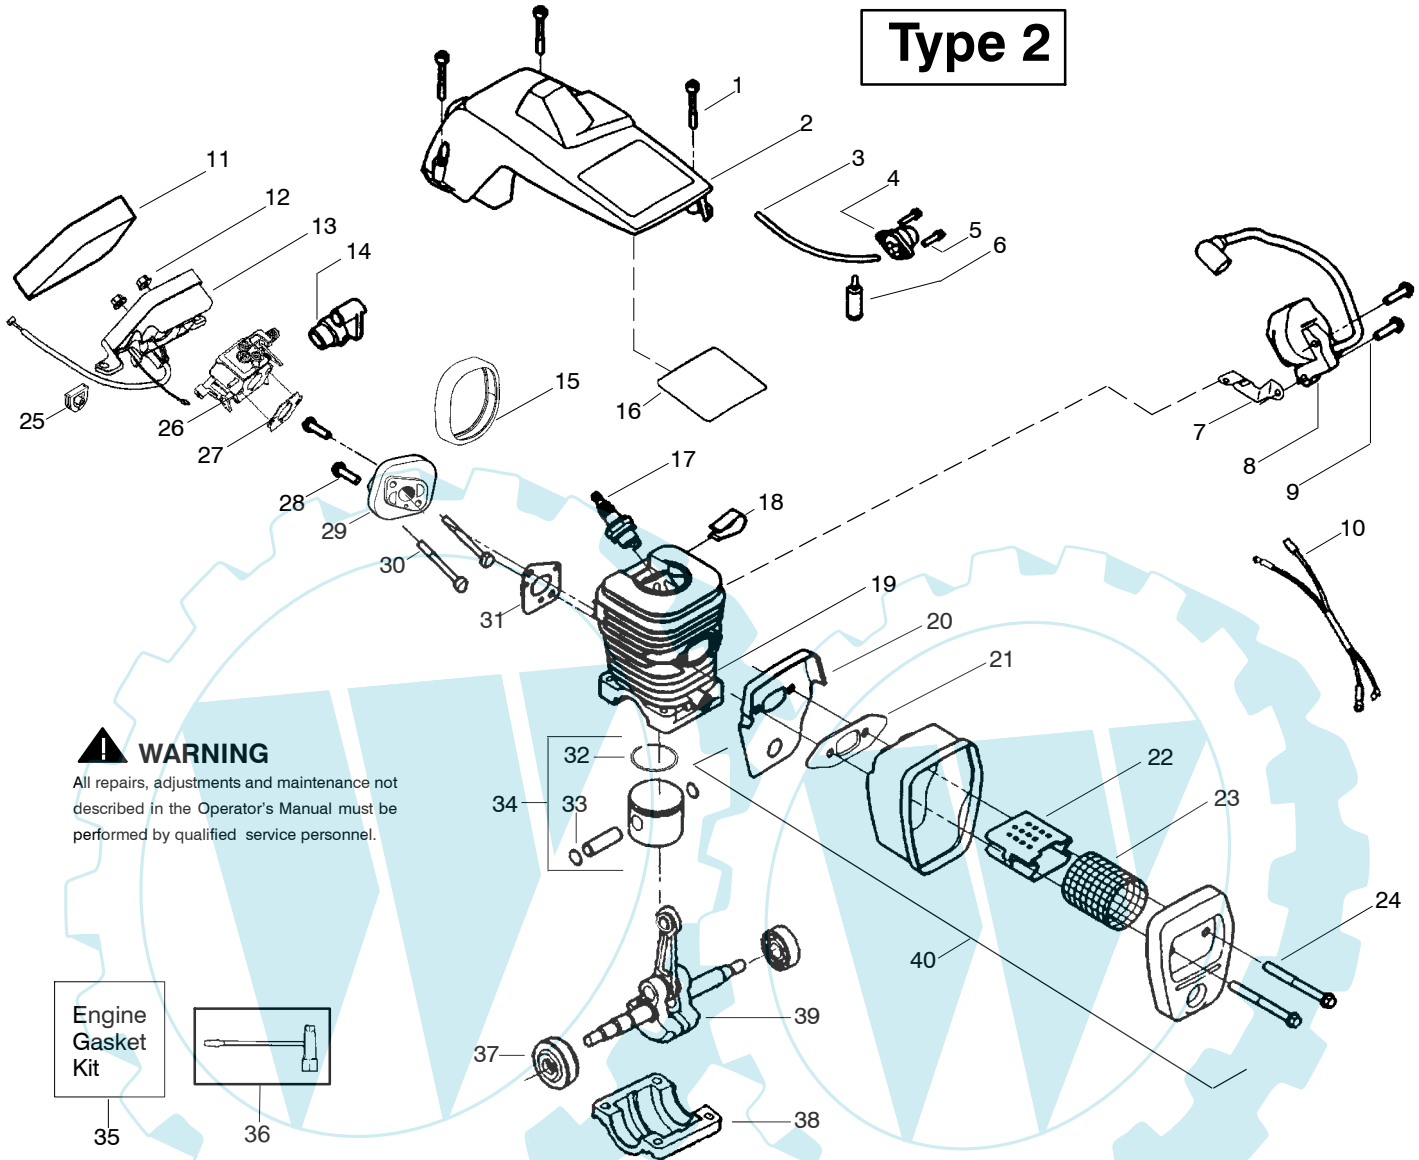

PARTS LIST NO. 530163177		PARTNER® PARTS LIST	CHAIN SAW MODEL(s) 371	
DATE 6/21/04	Replaces 530163177 - 4/19/04		Note: Illustration may differ from actual model due to design changes	PAGE NO. 4

Type 2

WARNING

All repairs, adjustments and maintenance not described in the Operator's Manual must be performed by qualified service personnel.

Engine Gasket Kit

Ref.	Part No.	Description	Ref.	Part No.	Description	Ref.	Part No.	Description
1.	530016153	Screw	19.	530012550	Cylinder	35.	530069608	Kit-Engine Gasket (Incl. 21, 27 & 31)
2.	530056914	Assy-Cylinder Shield (includes # 16)	20.	530049870	Backplate-Muffler	36.	530031135	Bar Wrench
3.	530069247	Kit-Fuel Line (Small)	21.	530069608	Gasket-Muffler(kit)	37.	530056363	Assy-Seal & Bearing
4.	530047213	Assy-Air Purge	22.	530037813	Diffuser-Muffler	38.	530037935	Cap-Crankcase
5.	530015780	Screw	23.	530036103	Screen-Spark	39.	530047062	Assy-Crankshaft
6.	530095646	Assy-Fuel Pick-up	24.	530016132	Bolt-Muffler	40.	530047207	Assy-Muffler (Incl. 20-24)
7.	530047442	Strap-Ground	25.	530047631	Grommet-Throttle Cable			
8.	530039198	Ignition Module	26.	---	Kit-Carburetor			Not Shown
9.	530015814	Screw		530071820	Zama (W-20)			
10.	530057475	Assy-Wire Harness		530071821	Walbro (WT-662)			
11.	530037793	Foam-Air Filter	27.	530069608	Gasket-Carb. (kit)			Manuals
12.	530016101	Nut	28.	530016386	Screw		530164669	(Scan)
13.	530057702	Assy-Air Box	29.	530049700	Carb. Adapter		530164667	(Euro I)
14.	530035526	Grommet-Carb Adjust	30.	530016187	Screw		530164668	(Euro II)
15.	530054144	Seal-Carb Adapter	31.	530069608	Gasket-Adaptor(kit)		530165161	(Euro III)
16.	530055698	Reflector-Heat	32.	530038729	Ring-Piston		530165162	(Euro IV)
17.	952030150	Spark Plug (RCJ-7Y)	33.	530015697	Retainer-Piston Pin		530165163	(Euro V)
18.	530016136	Clip-High Tension Lead	34.	530071408	Kit-Piston (Incl. 32 & 33)		530165164	(Turkish)
							530164921	(Russian)

✓ = NEW PART NUMBER FOR THIS IPL

* = REFER TO THE SERVICE REFERENCE INDICATED FOR MORE INFORMATION. (LOCATED AT END OF IPL)