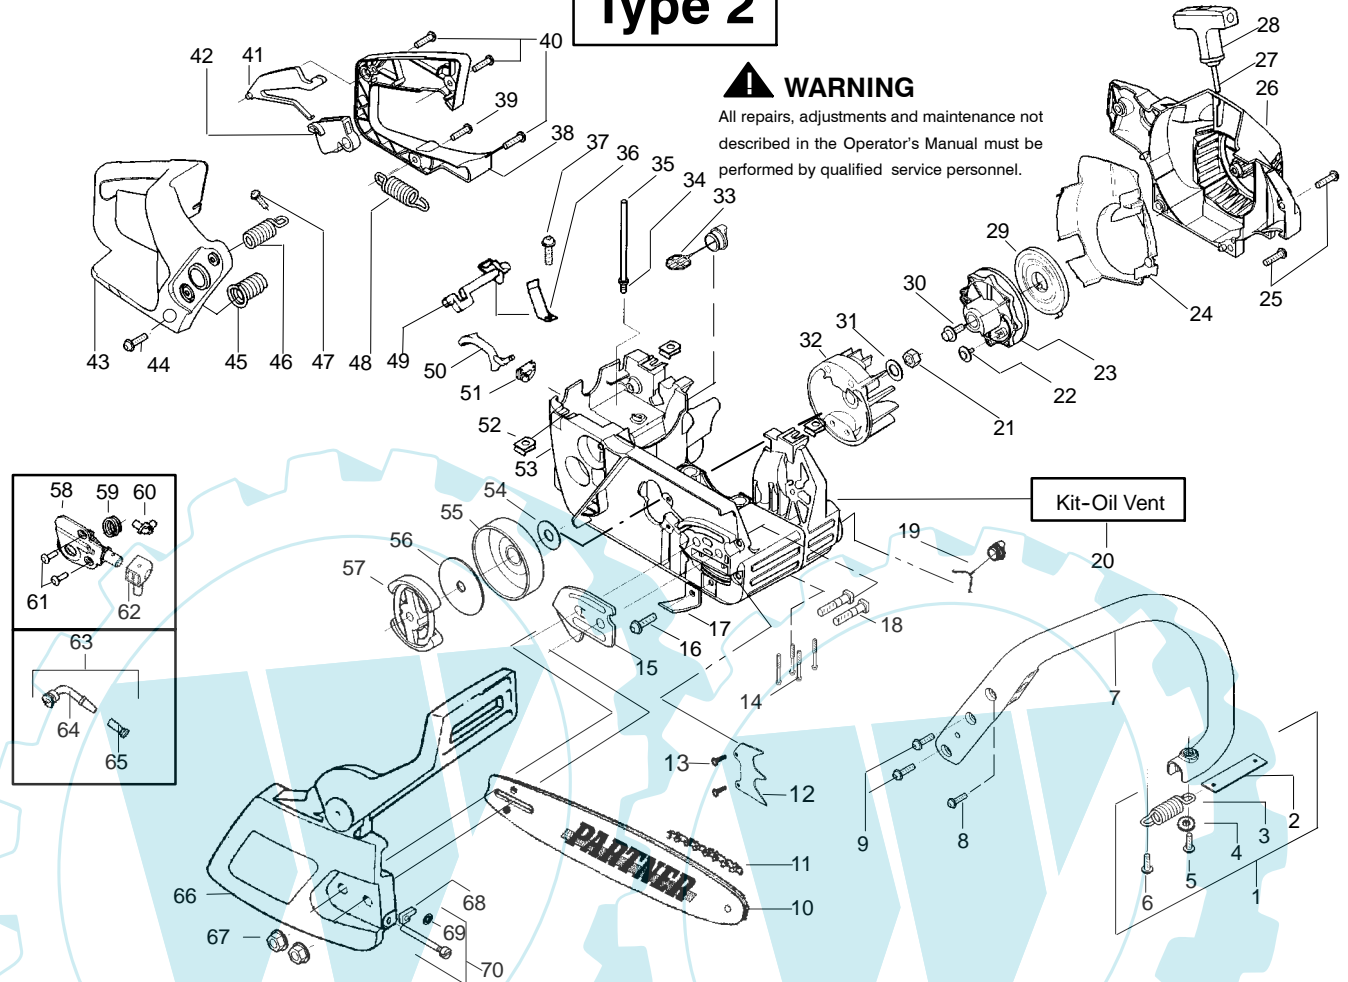

PARTS LIST NO. 530163177		PARTNER® PARTS LIST	CHAIN SAW MODEL(s) 371	
DATE 6/21/04	Replaces 530163177 - 4/19/04		Note: Illustration may differ from actual model due to design changes	PAGE NO. 2

Type 2

Ref.	Part No.	Description	Ref.	Part No.	Description	Ref.	Part No.	Description
1.	530047963	Assy.-Isolator	28.	530056402	Handle-Starter	55.	530047061	Assy.-Clutch Drum w/bearing
2.	530047608	Limiter Strap	29.	530027531	Spring-Recoil	56.	530015611	Washer-Clutch
3.	530042082	Spring-Isolator	30.	530015920	Screw	57.	530014949	Assy. Clutch
4.	530015158	Washer	31.	530015127	Washer-Flywheel	58.	530071259	Kit - Oil Pump (incl. 59,60,62)
5.	530016018	Screw	32.	530039187	Assy-Flywheel	59.	530037820	Gear-Worm Spring
6.	530015843	Screw	33.	530047192	Assy-Fuel Cap	60.	530049477	Elbow-Oil Pickup
7.	530047583	Front Handle	34.	530023877	Fitting-fuel line	61.	530016064	Screw
8.	530015940	Screw	35.	530069216	Kit-Fuel line (large)	62.	530019206	Seal Block
9.	530015814	Screw	36.	530016149	Spring-Switch	63.	530047663	Assy-Oil Pick-up (Incl. 64,65)
10.	530044898	Bar - 14"	37.	530015775	Screw	64.	530038373	Pick-up Oiler
11.	530044899	Bar - 16"	38.	530047581	Cover-Rear Handle	65.	530056533	Filter-Oil
11.	505369852	Chain - 14"	39.	530015886	Screw	66.	530054739	Assy.-Chain Brake
11.	505369856	Chain - 16"	40.	530015906	Screw	67.	530015917	Nut-Bar Mounting
12.	530014381	Kit-Spike (Incl. 13)	41.	530036098	Throttle Lockout	68.	530015826	Pin-Bar Adjust
13.	530016439	Screw	42.	530036097	Trigger-Throttle	69.	530038593	Retainer
14.	530016132	Screw	43.	530047582	Handle - Rear	70.	530069611	Kit-Bar Adjusting (incl. # 68,69)
15.	530038238	Plate-Bar Mount.	44.	530015814	Screw			
16.	530015814	Screw	45.	530053274	Assy Isolator-lower			
17.	530029850	Chain Catcher	46.	530071385	Kit-Isolator (Upper)			
18.	530016133	Bolt-Bar	47.	530015875	Screw			
19.	530010846	Assy-Oil Cap	48.	530042082	Spring-Isolator			
20.	530071666	Kit-Oil Vent	49.	530057473	Lever-Switch			
21.	530016134	Nut-Flywheel	50.	530057474	Lever-Choke			
22.	530016080	Screw	51.	530049005	Grommet-Knob			
23.	530037817	Starter Pulley	52.	530015922	Nut-"U"-Type			
24.	530055723	Baffle-Air	53.	530058733	Kit-Chassis Assy. fuel lines and caps)			
25.	530015892	Screw	54.	530015907	Washer-Thrust			
26.	530056333	Housing-Fan						
27.	530069232	Kit - Rope						

✓ = NEW PART NUMBER FOR THIS IPL

★ = REFER TO THE SERVICE REFERENCE INDICATED FOR MORE INFORMATION. (LOCATED AT END OF IPL)