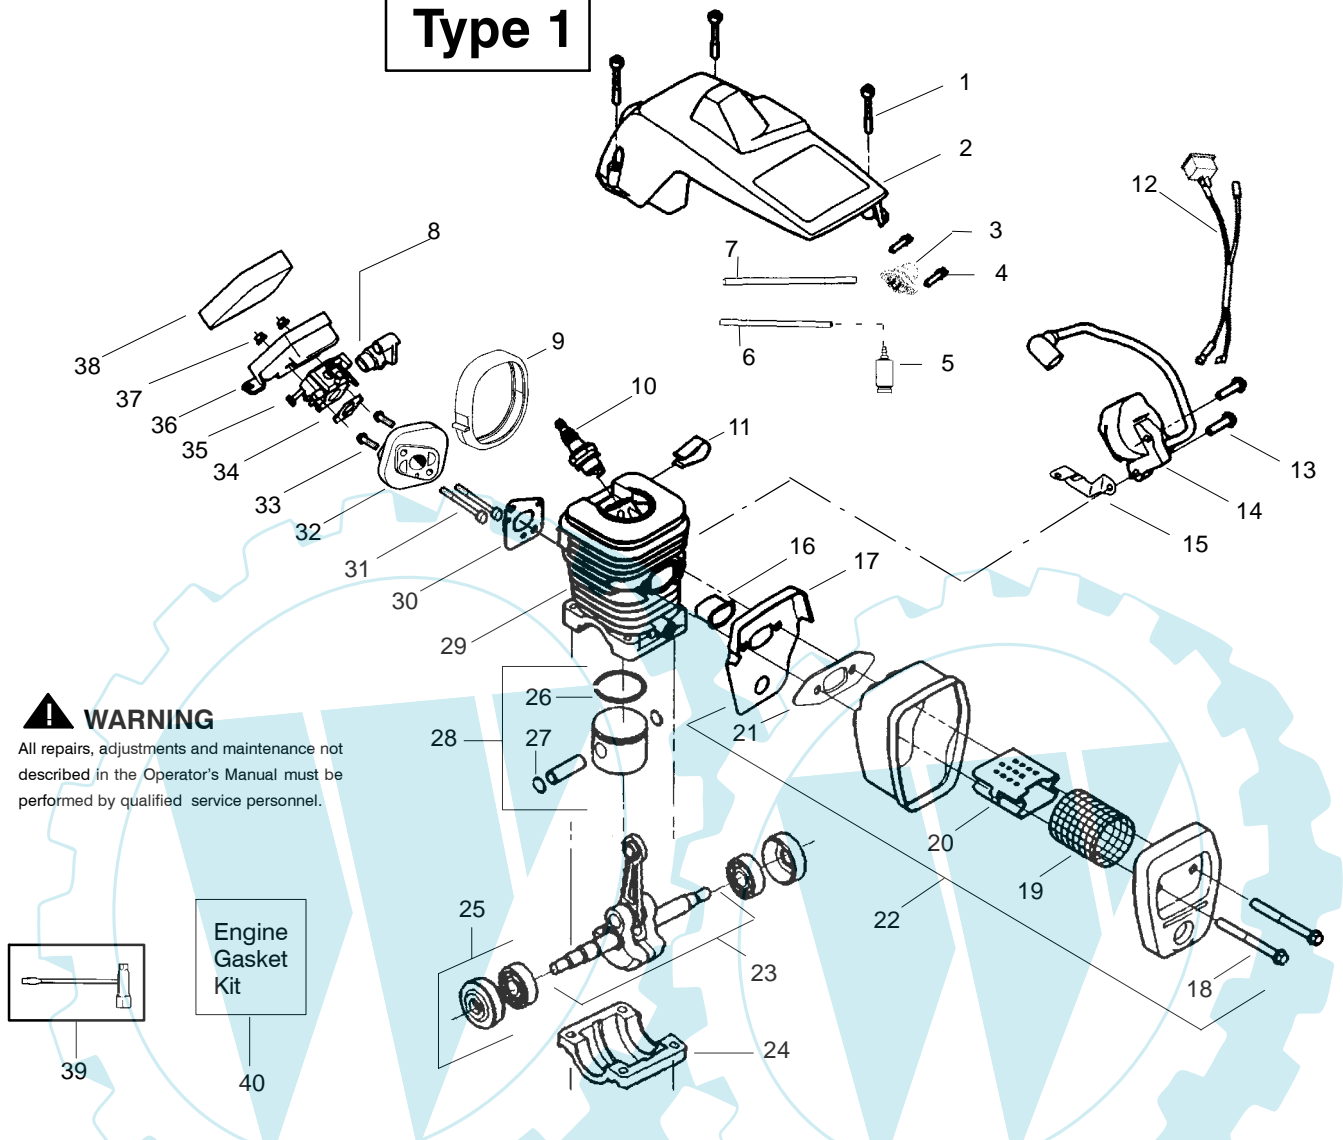

PARTS LIST NO. 530163177		PARTNER® PARTS LIST	CHAIN SAW MODEL(s) 371	
DATE 6/21/04	Replaces 530163177 - 4/19/04		Note: Illustration may differ from actual model due to design changes	PAGE NO. 3

Type 1

WARNING
All repairs, adjustments and maintenance not described in the Operator's Manual must be performed by qualified service personnel.

Engine Gasket Kit

Ref.	Part No.	Description	Ref.	Part No.	Description	Ref.	Part No.	Description
1.	530016153	Screw	19.	530036103	Screen-Spark	36.	530047604	Housing-Air Filter
2.	530056914	Assy-Cylinder Shield	20.	530037813	Diffuser-Muffler	37.	530016101	Nut
3.	530047213	Assy-Air Purge	21.	530069608	Gasket-Muffler (kit)	38.	530037793	Air Filter - Foam
4.	530015780	Screw	22.	530047207	Assy-Muffler (Incl. 17-21)	39.	530031135	Wrench-Bar
5.	530095646	Assy-Fuel Pick-up	23.	530047062	Assy-Crankshaft	40.	530069608	Kit-Engine Gasket (incl. 34,30,21)
6.	530069247	Kit-Line Purge/Carb. (Small Dia)	24.	530037935	Cap-Crankcase			
7.	530069216	Kit-Line Purge/Tank (large line)	25.	530056363	Assy-Seal & Bearing			
8.	530035526	Grommet-Carb Adjust.	26.	530038729	Ring-Piston			
9.	530054144	Seal-Carb Adapter	27.	530015697	Retainer - Piston Pin			
10.	952030150	Spark Plug (RCJ-7Y)	28.	530071408	Kit-Piston - (incl. 26-27)			
11.	530016136	Clip-High Tension Lead	29.	530071412	Kit-Cylinder			
12.	530049117	Assy-Wire Harness (includes switch)	30.	530069608	Gasket-Carb. Adapter (kit)			
13.	530015814	Screw	31.	530016187	Screw			
14.	530039167	Module-Ignition	32.	530049700	Kit-Carb. Adapter			
15.	530047442	Strap-Ground	33.	530016386	Screw			
16.	530037652	Insulator-Heat	34.	530069608	Carb. Gasket (kit)			
17.	530049870	Back Plate-Muffler	35.	---	Kit-Carburetor			
18.	530016132	Screw		530069722	(WT-391)			
				530071621	(WT-625)			
								Not Shown
							530163553	Manual - (Scan)
							530163662	Manual - (Euro I)
							530163663	Manual - (Euro II)

↖ = NEW PART NUMBER FOR THIS IPL

★ = REFER TO THE SERVICE REFERENCE INDICATED FOR MORE INFORMATION. (LOCATED AT END OF IPL)