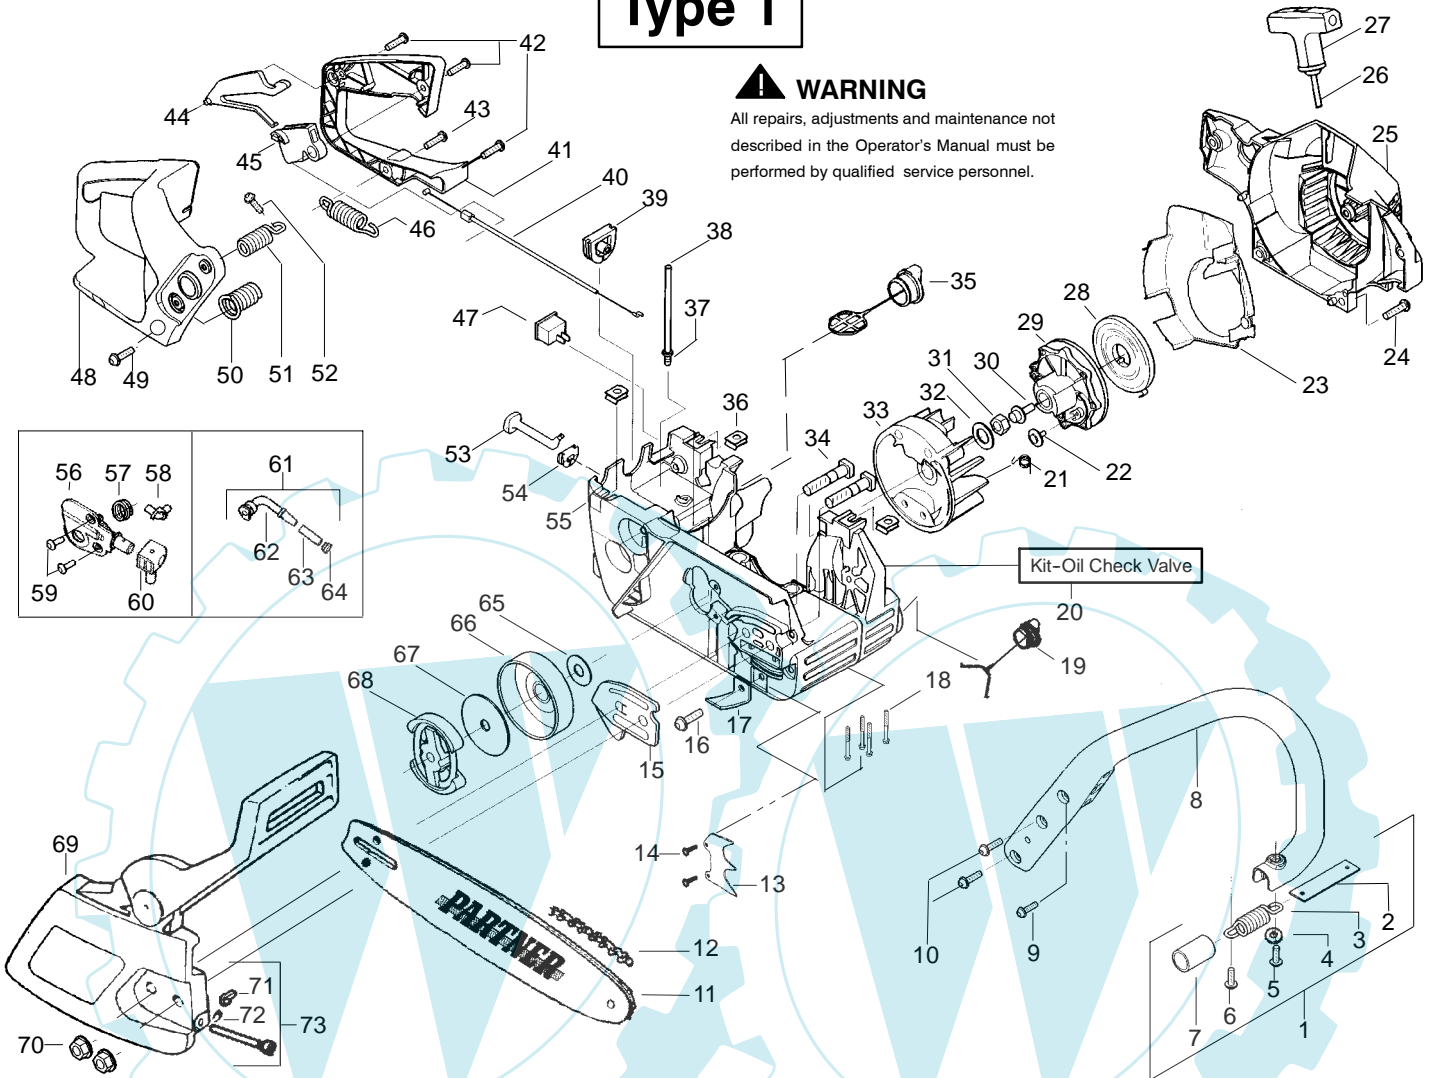

PARTS LIST NO. 530163177		PARTNER ® PARTS LIST	CHAIN SAW MODEL(s) 371
DATE 6/21/04	Replaces 530163177 - 4/19/04		Note: Illustration may differ from actual model due to design changes

Type 1

⚠ WARNING

All repairs, adjustments and maintenance not described in the Operator's Manual must be performed by qualified service personnel.