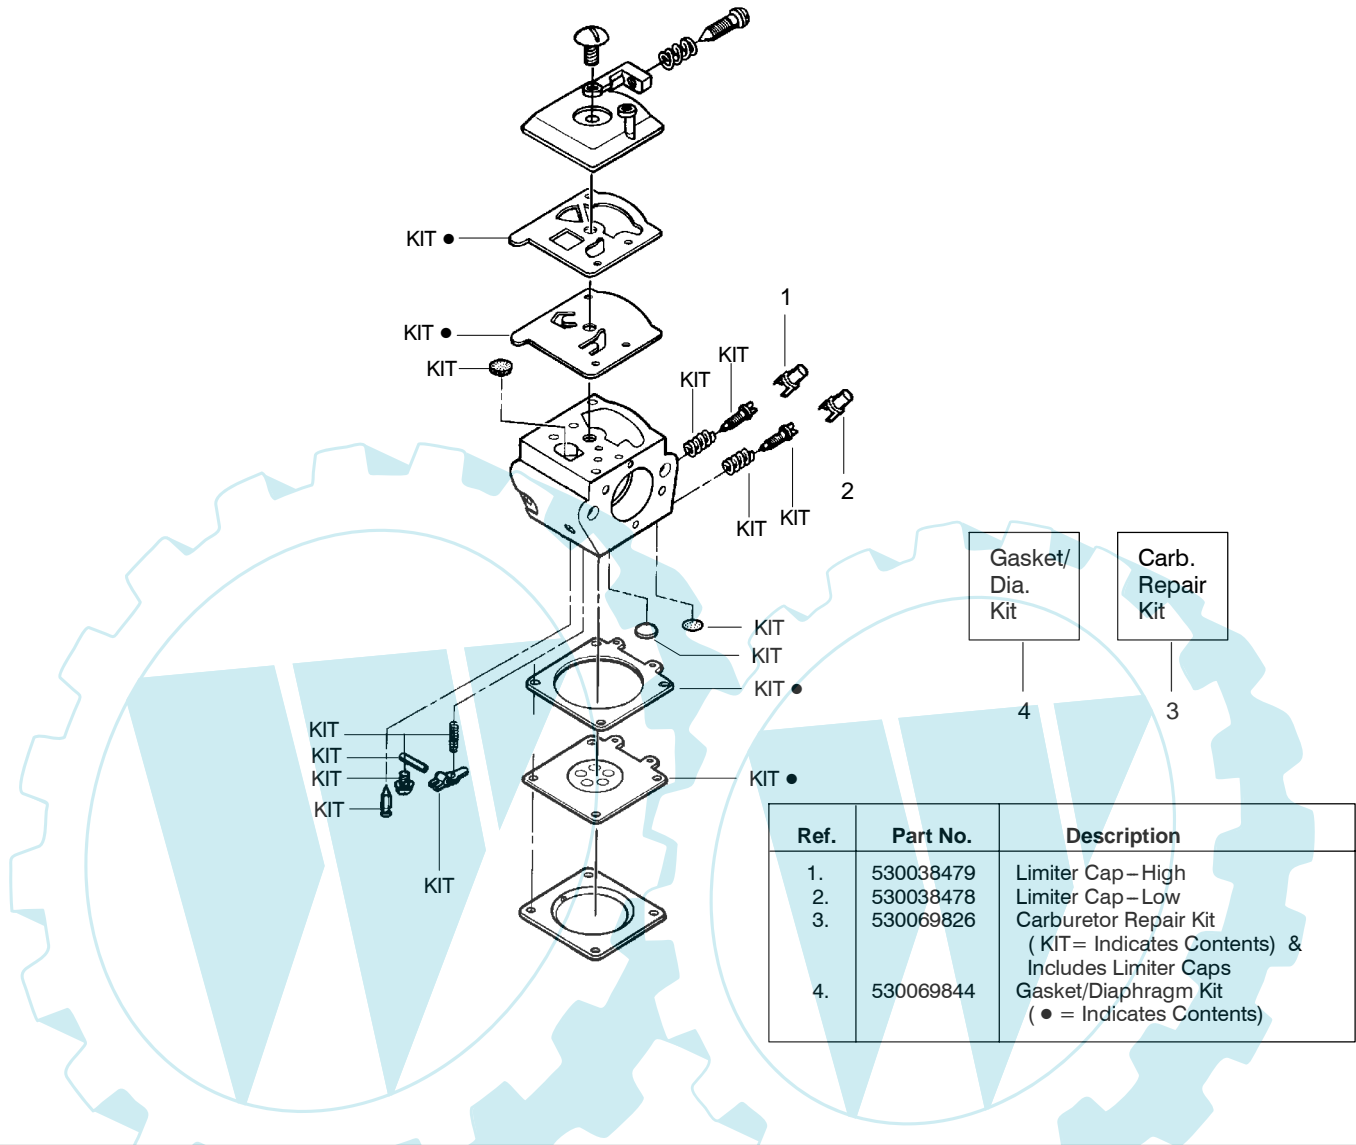

PARTS LIST NO. 530163177		PARTNER® PARTS LIST	CHAIN SAW MODEL(S) 371	
DATE 6/21/04	Replaces 530163177 - 4/19/04		Note: Illustration may differ from actual model due to design changes	PAGE NO. 5

Carburetor Assembly – WT-391 – #530069722

Ref.	Part No.	Description
1.	530038479	Limiter Cap – High
2.	530038478	Limiter Cap – Low
3.	530069826	Carburetor Repair Kit (KIT= Indicates Contents) & Includes Limiter Caps
4.	530069844	Gasket/Diaphragm Kit (● = Indicates Contents)

Kit - Carburetor Assembly No. 530071621 - WT-625
Kit - Carburetor Assembly No. 530071820 - W-20
Kit - Carburetor Assembly No. 530071821 - WT-662

Note: No Repair kits are available for these carburetors

✓ = NEW PART NUMBER FOR THIS IPL

★ = REFER TO THE SERVICE REFERENCE INDICATED FOR MORE INFORMATION. (LOCATED AT END OF IPL)